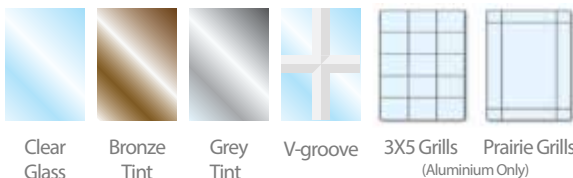

Glass & Grills

Security Options

Authorized Distributor